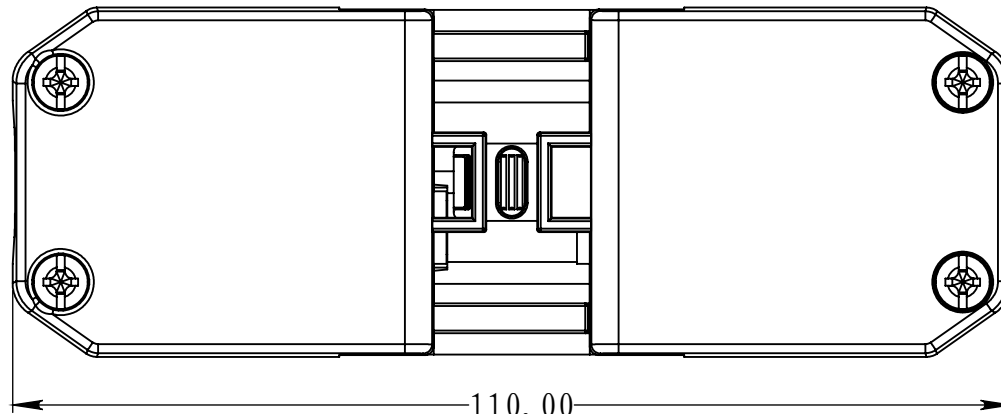

38.50

110.00

SERIAL NUMBER: Q/KR.C09-05-186

JIANGMEN KREALUX ELECTRICAL APPLIANCES CO., LTD				MODEL NO: PS2B-4L			
DRAWN		DATE		EDITION	A	SCALE	1.2:1